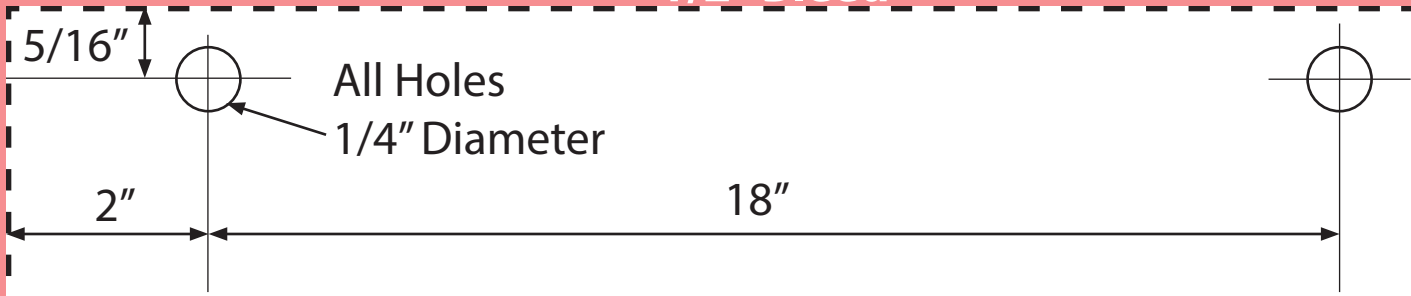

1/2" Bleed

### Pallet SignHolder

**Document Size: Finished Size + 1/2" bleed on each of 4 sides @100 DPI recommended**

Applicable for:

Model # - **Finished Size**

**PLT1- 22" W x Customer Specified Height**

File Specs: